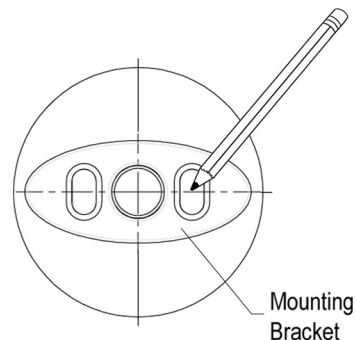

2 Center Mounting Bracket within traced outline. Mark the 2 mounting locations with a pencil.