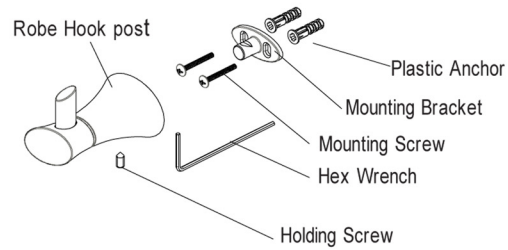

3 Drill 1/4" holes in marked locations. If mounting directly into stud or wood wall, secure Mounting Bracket to wall using Mounting Screws without drilling holes.

4 Insert Plastic Anchors into drilled holes and press in until flush with wall. Secure Mounting Brackets to wall with Mounting Screws using Phillips screwdriver.

5 Locate post over Mounting Bracket and tighten Set Screw with supplied Allen Wrench. Repeat steps 1 thru 5 for remaining items.

Towel Bar

Towel Ring

Robe Hook

Tissue Holder

Towel Bar

Robe Hook

Towel Ring