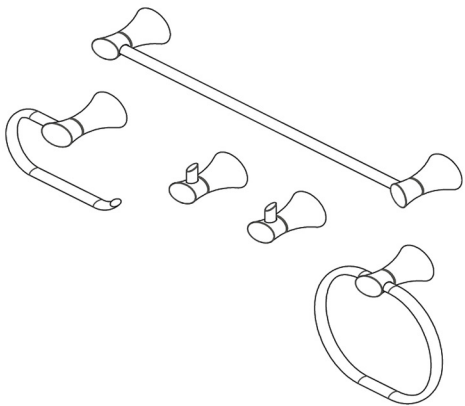

Instructions for Models:

SA-1200
SA-1200-BN
SA-1200-PN