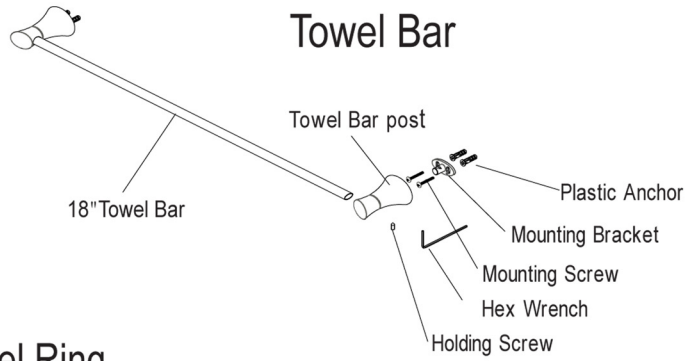

3 Drill 1/4" holes in marked locations. If mounting directly into stud or wood wall, secure Mounting Bracket to wall using Mounting Screws without drilling holes.

4 Insert Plastic Anchors into drilled holes and press in until flush with wall. Secure Mounting Brackets to wall with Mounting Screws using Phillips screwdriver.

5 Locate post over Mounting Bracket and tighten Set Screw with supplied Allen Wrench. Repeat steps 1 thru 5 for remaining items.

Towel Bar

Towel Ring

Robe Hook

Tissue Holder

Towel Bar

Robe Hook

Towel Ring