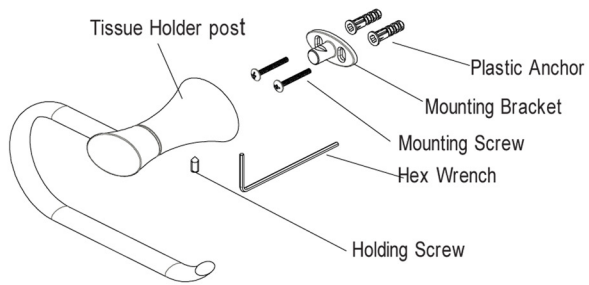

3 Drill 1/4" holes in marked locations. If mounting directly into stud or wood wall, secure Mounting Bracket to wall using Mounting Screws without drilling holes.

4 Insert Plastic Anchors into drilled holes and press in until flush with wall. Secure Mounting Brackets to wall with Mounting Screws using Phillips screwdriver.

5 Locate post over Mounting Bracket and tighten Set Screw with supplied Allen Wrench. Repeat steps 1 thru 5 for remaining items.

Towel Bar

Towel Ring

Robe Hook

Tissue Holder

Towel Bar

Robe Hook

Towel Ring

Tissue Holder