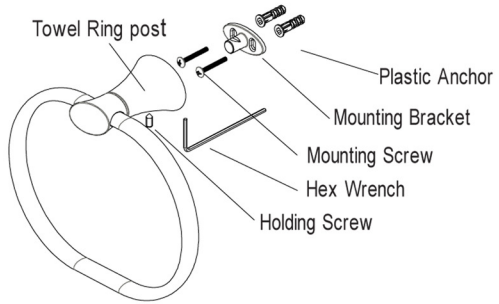

1 Loosen set screw at base of each post and remove brackets (if necessary). Determine mounting location of component and lightly trace outline on wall with a pencil

2 Center Mounting Bracket within traced outline. Mark the 2 mounting locations with a pencil.

3 Drill 1/4" holes in marked locations. If mounting directly into stud or wood wall, secure Mounting Bracket to wall using Mounting Screws without drilling holes.

4 Insert Plastic Anchors into drilled holes and press in until flush with wall. Secure Mounting Brackets to wall with Mounting Screws using Phillips screwdriver.

5 Locate post over Mounting Bracket and tighten Set Screw with supplied Allen Wrench. Repeat steps 1 thru 5 for remaining items.

Towel Bar

Towel Ring

Robe Hook

Tissue Holder

Towel Bar

Robe Hook

Towel Ring