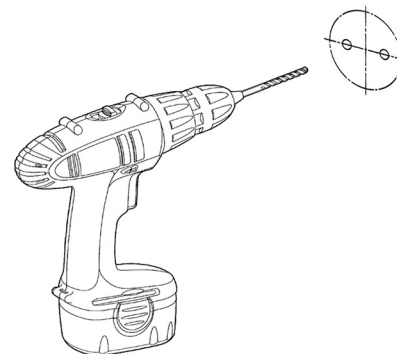

3 Drill 1/4" holes in marked locations. If mounting directly into stud or wood wall, secure Mounting Bracket to wall using Mounting Screws without drilling holes.