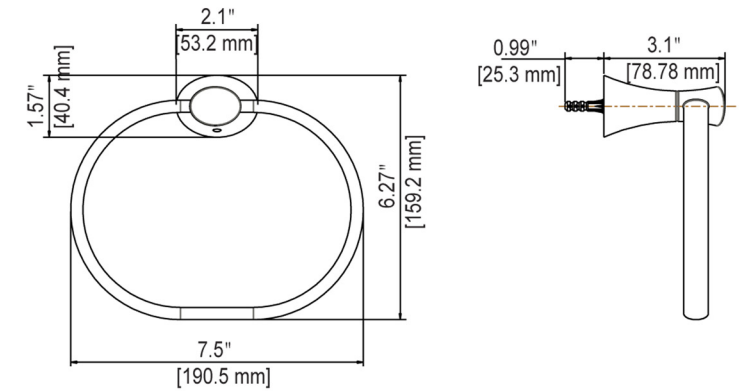

5 Locate post over Mounting Bracket and tighten Set Screw with supplied Allen Wrench. Repeat steps 1 thru 5 for remaining items.

Towel Bar

Towel Ring

Robe Hook

Tissue Holder

Towel Bar

Robe Hook

Towel Ring