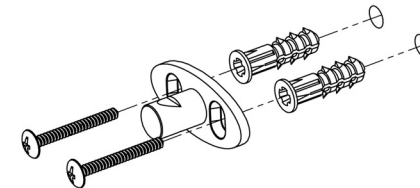

1 Loosen set screw at base of each post and remove brackets (if necessary). Determine mounting location of component and lightly trace outline on wall with a pencil

2 Center Mounting Bracket within traced outline. Mark the 2 mounting locations with a pencil.

3 Drill 1/4" holes in marked locations. If mounting directly into stud or wood wall, secure Mounting Bracket to wall using Mounting Screws without drilling holes.

4 Insert Plastic Anchors into drilled holes and press in until flush with wall. Secure Mounting Brackets to wall with Mounting Screws using Phillips screwdriver.