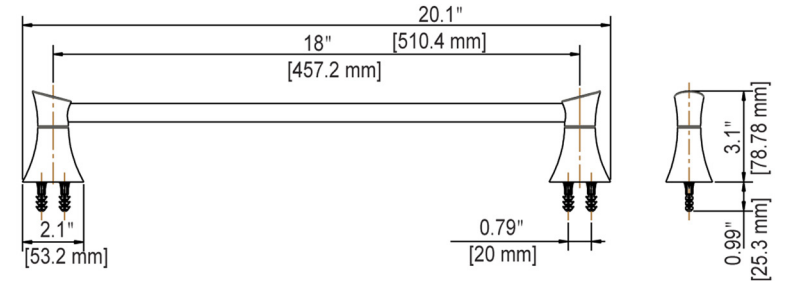

3 Drill 1/4" holes in marked locations. If mounting directly into stud or wood wall, secure Mounting Bracket to wall using Mounting Screws without drilling holes.

4 Insert Plastic Anchors into drilled holes and press in until flush with wall. Secure Mounting Brackets to wall with Mounting Screws using Phillips screwdriver.

5 Locate post over Mounting Bracket and tighten Set Screw with supplied Allen Wrench. Repeat steps 1 thru 5 for remaining items.

Towel Bar

Towel Ring

Robe Hook

Tissue Holder

Towel Bar

Robe Hook

Towel Ring