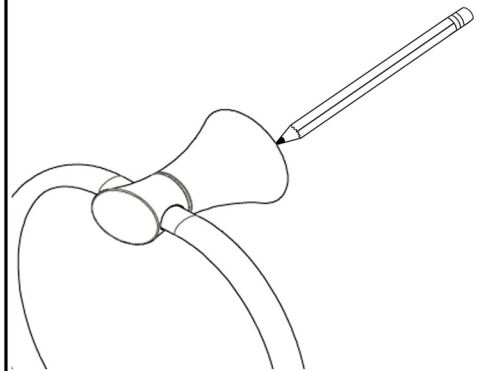

Maintenance:

Clean with a soft, damp cloth only. Do not use scrub pads, detergents or cleansers as they may harm the protective finish of your bath accessories.

1 Loosen set screw at base of each post and remove brackets (if necessary). Determine mounting location of component and lightly trace outline on wall with a pencil