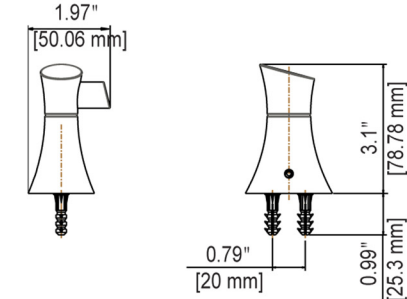

3 Drill 1/4" holes in marked locations. If mounting directly into stud or wood wall, secure Mounting Bracket to wall using Mounting Screws without drilling holes.

4 Insert Plastic Anchors into drilled holes and press in until flush with wall. Secure Mounting Brackets to wall with Mounting Screws using Phillips screwdriver.

5 Locate post over Mounting Bracket and tighten Set Screw with supplied Allen Wrench. Repeat steps 1 thru 5 for remaining items.

Towel Bar

Towel Ring

Robe Hook

Tissue Holder

Towel Bar

Robe Hook

Towel Ring