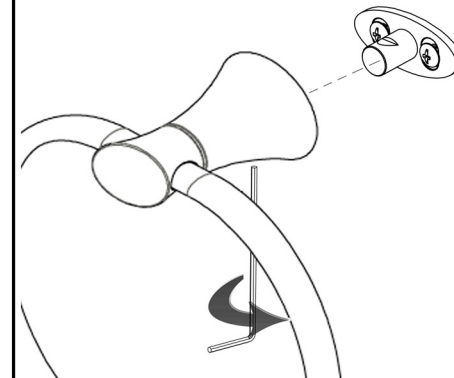

Helpful:

*Tape Measure

*Level

Important Notes:

Be sure to read instructions thoroughly before beginning installation. Do not overtighten any connections or damage may occur.

Safety Tips:

This item is **NOT** designed for use as a grab bar. Do not mount in locations where product is likely to be used as a grab bar.

1 Loosen set screw at base of each post and remove brackets (if necessary). Determine mounting location of component and lightly trace outline on wall with a pencil

2 Center Mounting Bracket within traced outline. Mark the 2 mounting locations with a pencil.

3 Drill 1/4" holes in marked locations. If mounting directly into stud or wood wall, secure Mounting Bracket to wall using Mounting Screws without drilling holes.

4 Insert Plastic Anchors into drilled holes and press in until flush with wall. Secure Mounting Brackets to wall with Mounting Screws using Phillips screwdriver.

5 Locate post over Mounting Bracket and tighten Set Screw with supplied Allen Wrench. Repeat steps 1 thru 5 for remaining items.

Towel Bar

Towel Ring

Robe Hook

Tissue Holder

Towel Bar

Robe Hook

Towel Ring